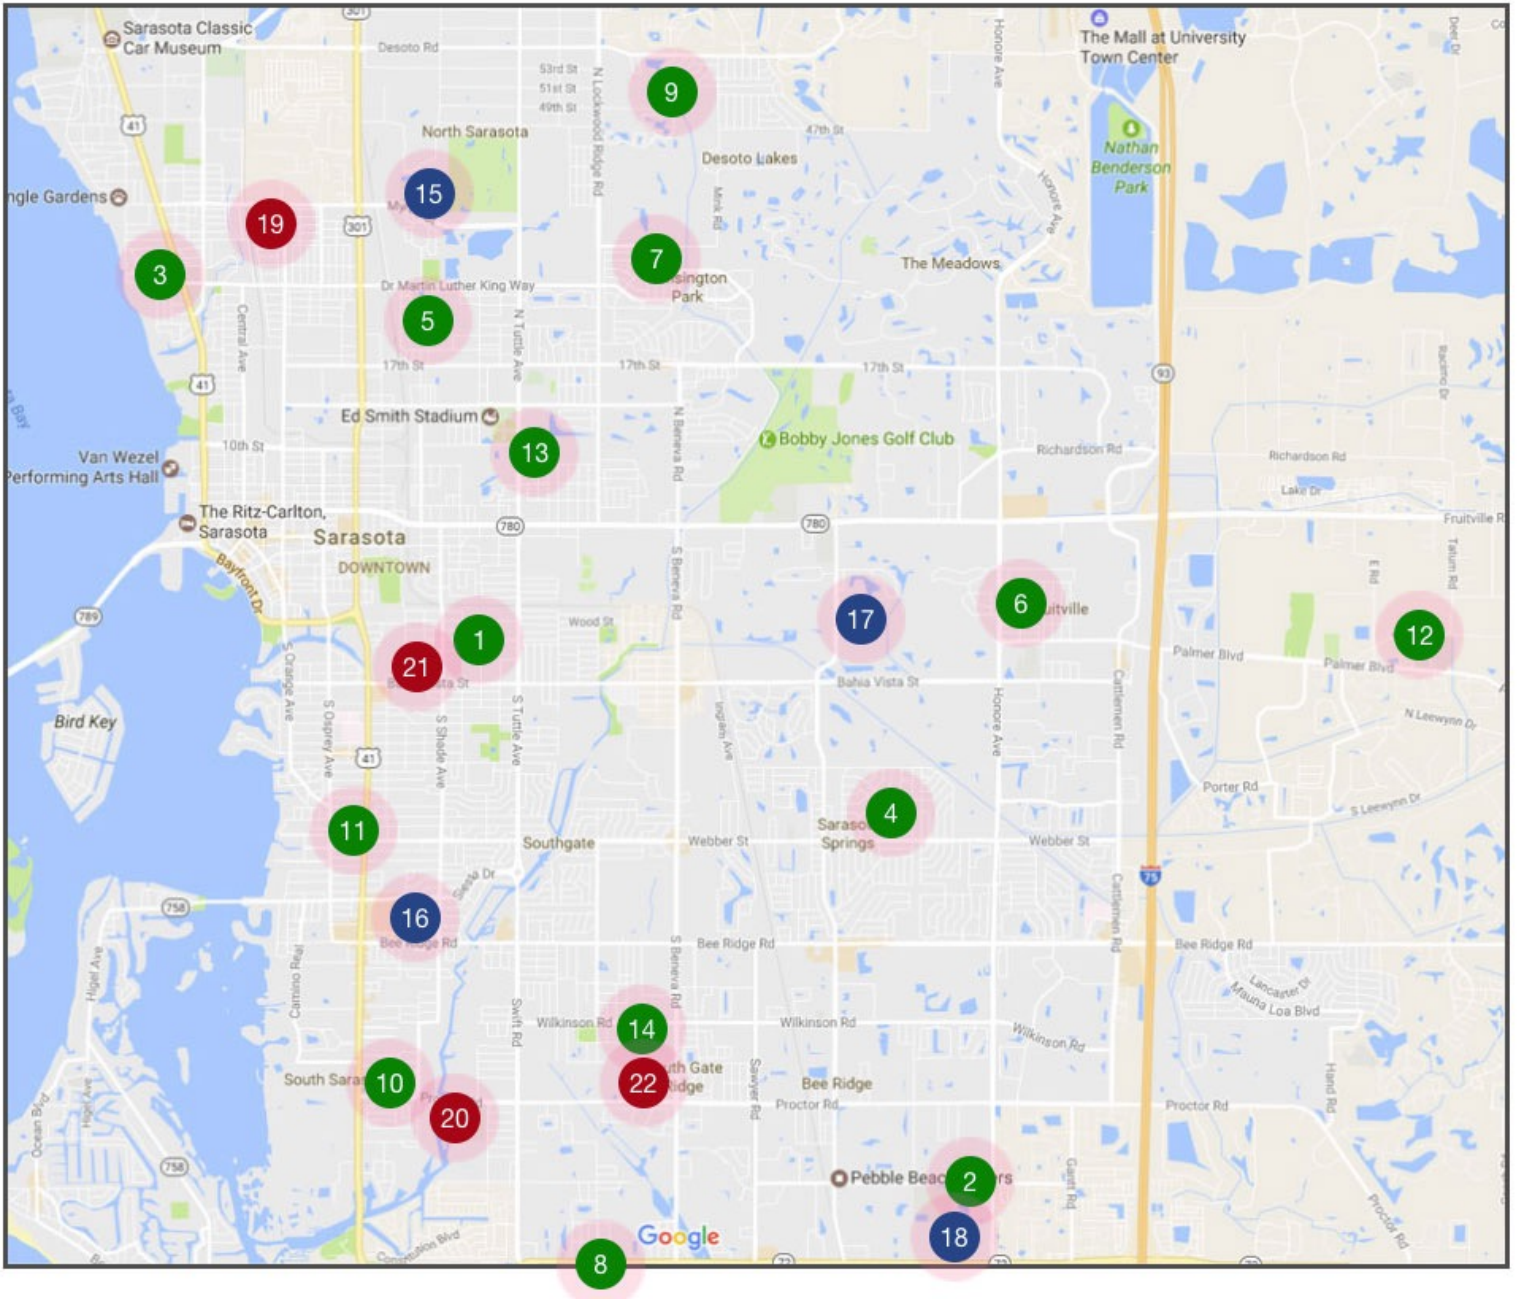

# Sarasota School Information

Map of Schools - **GREEN** = Elementary School, **BLUE** = Middle School, **RED** = High School

Courtesy of:

[www.sarasotacounty-schools.net](http://www.sarasotacounty-schools.net)